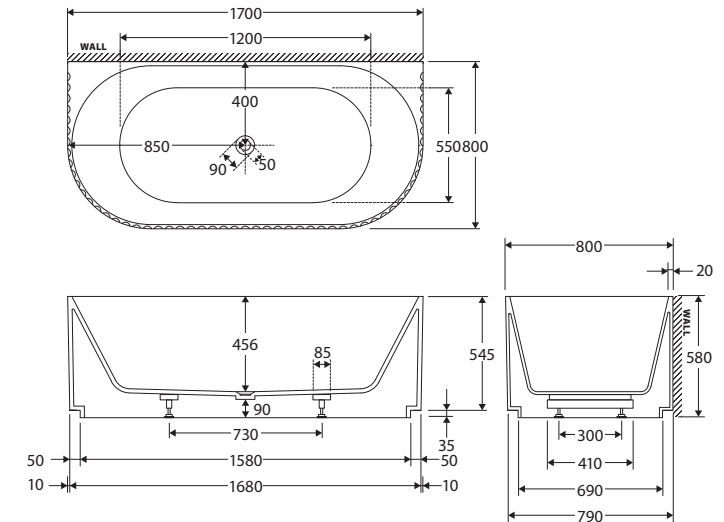

Eleanor

BACK TO WALL ACRYLIC BATH, 1700MM

Features

- Fluted design
- Back-to-wall style
- Smooth non-fluted perimeter at the base for easy cleaning
- Chrome pop-up/pull-out waste included
- Made from UV stabilised premium sanitary-grade acrylic with Lucite MMA
- No overflow
- Built-in steel support frame
- Adjustable self-supporting feet
- Capacity: 280L, net weight: 49kg, gross weight: 58kg

While we aim to ensure specifications are correct at the time of publication, Fienza reserves the right to make modifications without prior notice. Physical colour may vary from image shown. All measurements are shown in millimetres. Always use physical product measurements for mark-ups and roughing-in as the technical drawing may differ from actual product received.